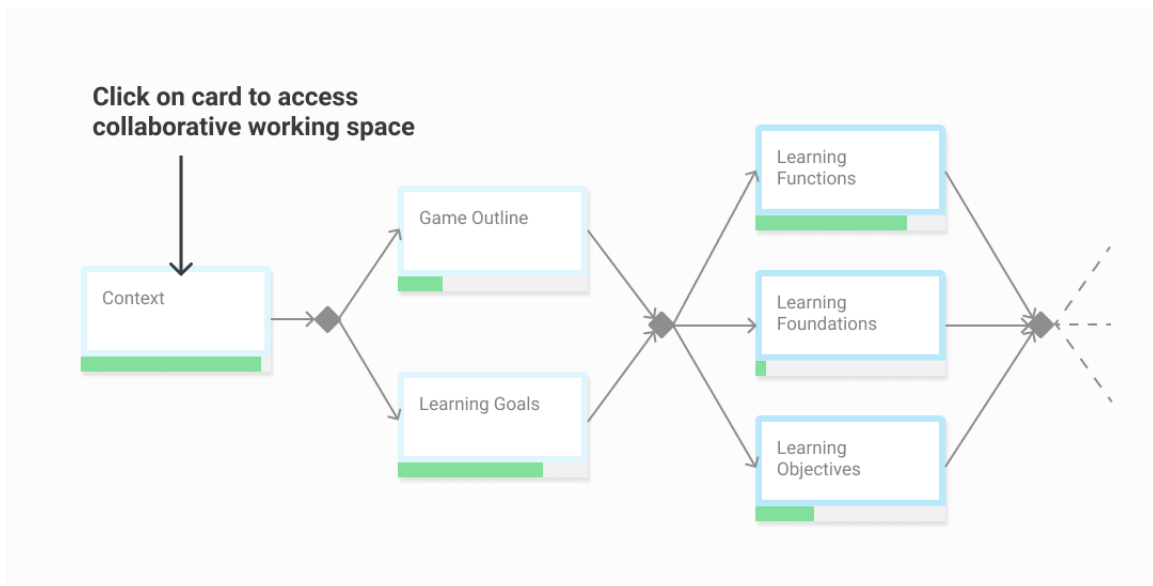

Main Screen

Cards as collaborative spaces

In the web platform, each building block (context, game outline, etc.) should be implemented as a Card. By clicking on the card, the development team would access a dedicated collaborative workspace. The workspace of each card should provide teamwork functionalities such as collaborative writings, discussion threads, modification proposals, and document sharing. Each card should be complemented with methodological resources such as definitions, best practices, tools or theoretical references.

Project Management

Activity network diagram view, emphasizing precedence dependency relationships.

Interdependence Relationships

Interdependence relationships will be used to inform that something defined in one card must be taken into account in another