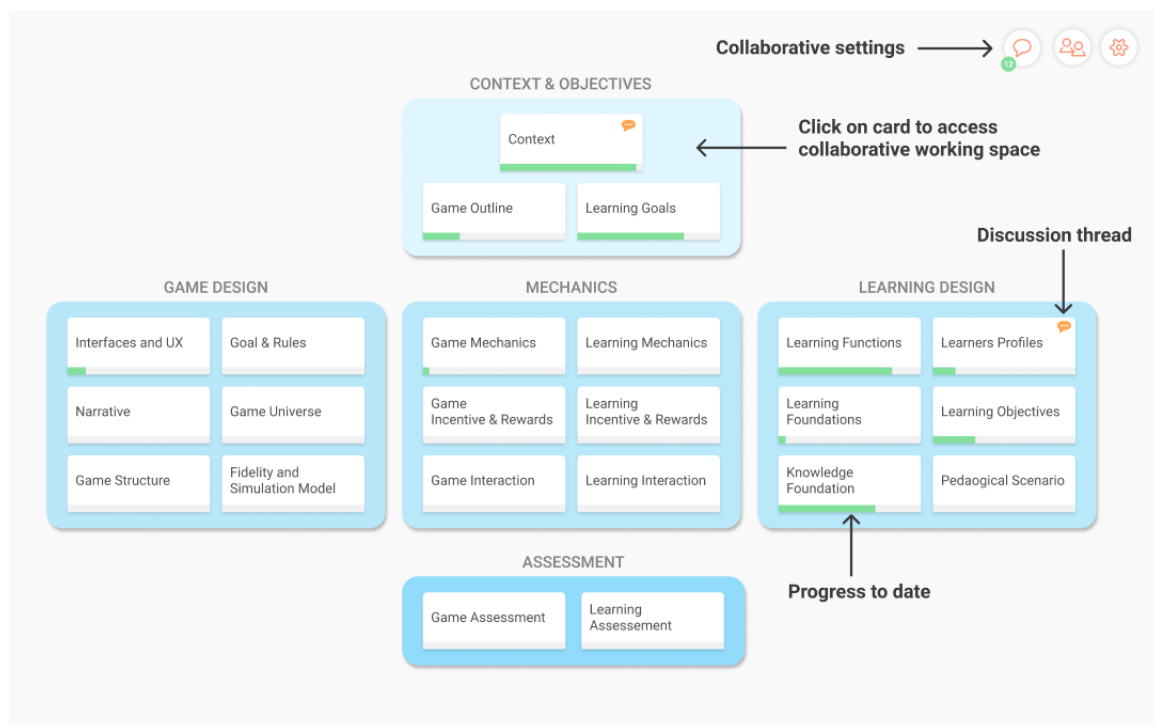

Main Screen

Cards as collaborative spaces

In the web platform, each building block (context, game outline, etc.) should be implemented as a Card. By clicking on the card, the development team would access a dedicated collaborative workspace. The workspace of each card should provide teamwork functionalities such as collaborative writings, discussion threads, modification proposals, and document sharing. Each card should be complemented with methodological resources such as definitions, best practices, tools or theoretical references.

Project Management

Activity network diagram view, emphasizing precedence dependency relationships.

Interdependence Relationships

Interdependence relationships will be used to inform that something defined in one card must be taken into account in another