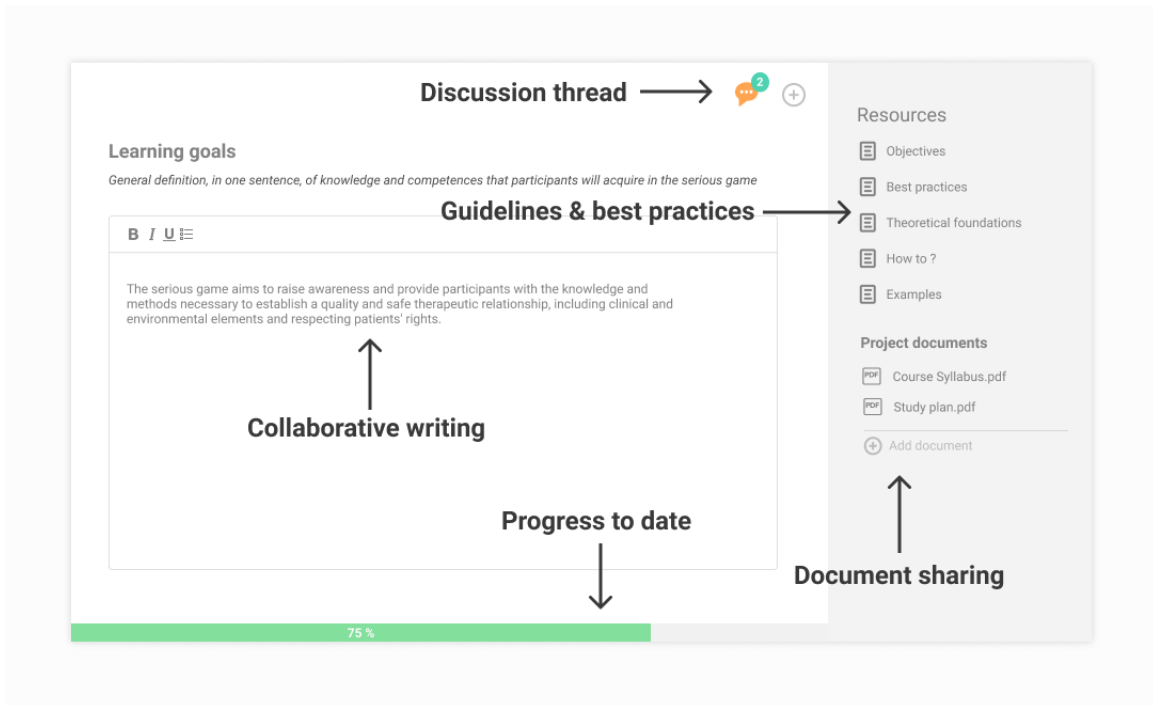

Main Screen

Cards as collaborative spaces

In the web platform, each building block (context, game outline, etc.) should be implemented as a Card. By clicking on the card, the development team would access a dedicated collaborative workspace. The workspace of each card should provide teamwork functionalities such as collaborative writings, discussion threads, modification proposals, and document sharing. Each card should be complemented with methodological resources such as definitions, best practices, tools or theoretical references.