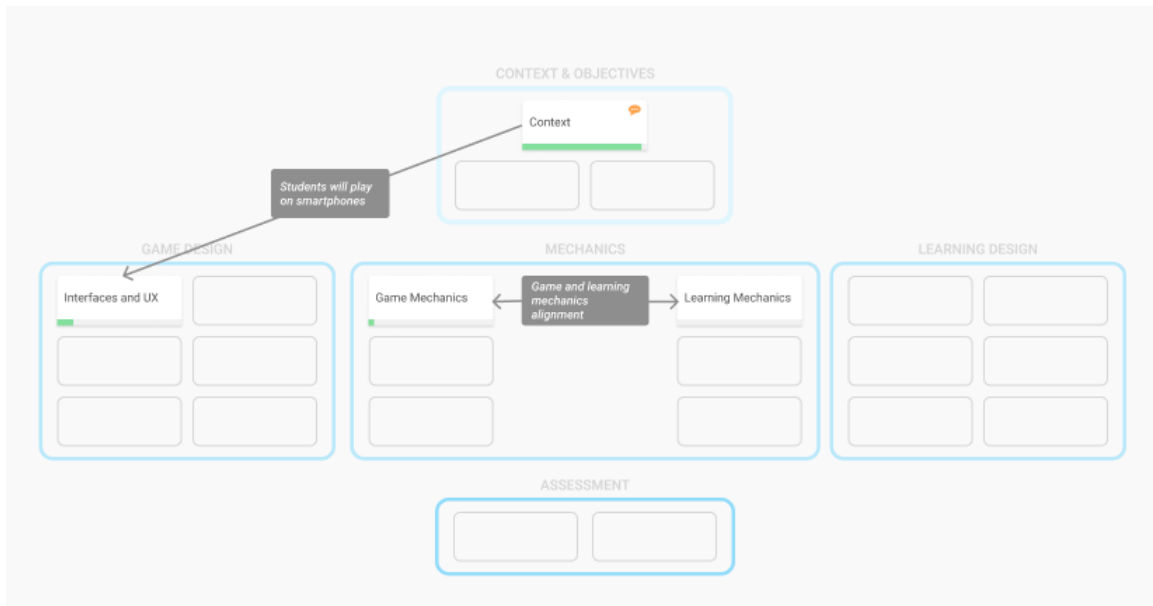

Main Screen

Cards as collaborative spaces

In the web platform, each building block (context, game outline, etc.) should be implemented as a Card. By clicking on the card, the development team would access a dedicated collaborative workspace. The workspace of each card should provide teamwork functionalities such as collaborative writings, discussion threads, modification proposals, and document sharing. Each card should be complemented with methodological resources such as definitions, best practices, tools or theoretical references.

Project Management

Activity network diagram view, emphasizing precedence dependency relationships.

Interdependence Relationships

Interdependence relationships will be used to inform that something defined in one card must be taken into account in another